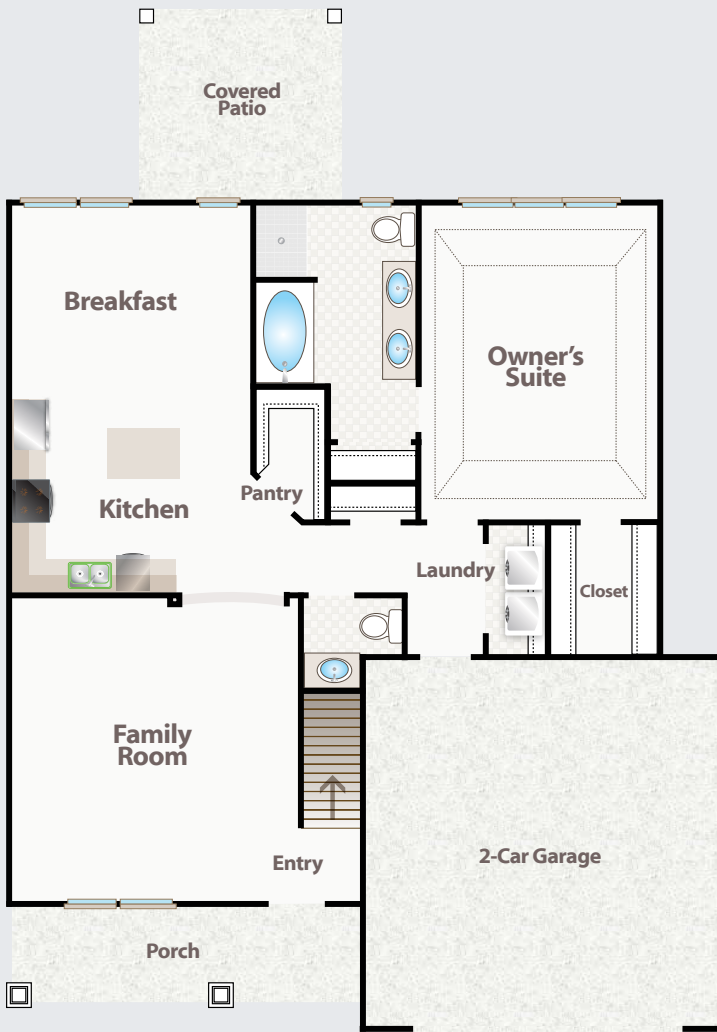

The **Haley**

2,375 sq. ft. | 4 Bedrooms | 2.5 Baths

Large Family Room | Eat-In Kitchen

Large Owner's Suite Down | 2-Car Garage | Covered Patio

Less Maintenance, More Fun.

Hurricane Homes are low maintenance and move-in ready. With new sod, freshly planted shrubs and trees, and a sprinkler system you can enjoy outdoor living from the very first day you move in.

The Haley

First Floor

Second Floor

2,375 sq. ft. | 4 Bedrooms | 2.5 Baths

Large Family Room | Eat-In Kitchen

Large Owner's Suite Down | 2-Car Garage | Covered Patio

Revised - 11/16 Plans and Specifications: Reported square footage is based upon architectural design, is approximate, and may vary by actual construction and materials may change with without notice. Minor changes and substitutions may be made without notification. Renderings and Floorplans are not scale and are to be used for marketing purposes only.