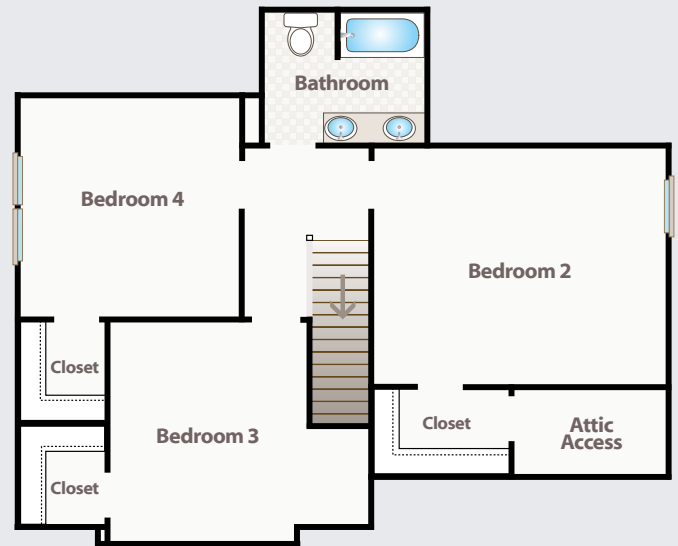

The **Haley**

2,375 sq. ft. | 4 Bedrooms | 2.5 Baths

Large Family Room | Eat-In Kitchen

Large Owner's Suite Down | 2-Car Garage | Covered Patio

Less Maintenance, More Fun.

Hurricane Homes are low maintenance and move-in ready. With new sod, freshly planted shrubs and trees, and a sprinkler system you can enjoy outdoor living from the very first day you move in.

The Haley

First Floor

Second Floor

2,375 sq. ft. | 4 Bedrooms | 2.5 Baths

Large Family Room | Eat-In Kitchen

Large Owner's Suite Down | 2-Car Garage | Covered Patio

Revised - 11/16 Plans and Specifications: Reported square footage is based upon architectural design, is approximate, and may vary by actual construction and materials may change with without notice. Minor changes and substitutions may be made without notification. Renderings and Floorplans are not scale and are to be used for marketing purposes only.